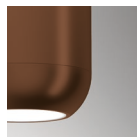

BR
Matt
bronze