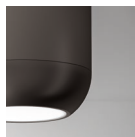

NI
Matt
nickel

CUSTOMER _____ NOTES _____

PLURBANM__XXLED

_____

NOTICE:
Luminous flux (lm) and efficacy (lm/W) for all LED luminaires is based on nominal ratings of the LED sources.
Technical data could be subject to alteration without notice. Axo Light does not provide legal guarantee for the accuracy of this data sheet.