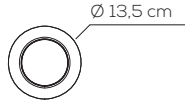

**PL URBAN M**  
kg 1,3 m³ 0,02

13,8 cm

Ø 13,5 cm

Product code composition

URBAN

Type	Article	Colours	Finishing	Source
PL	URBAN M	BC wrinkled white BR matt bronze NI matt nickel	XX	LED 15W - diffused beam 3000K* 2700K